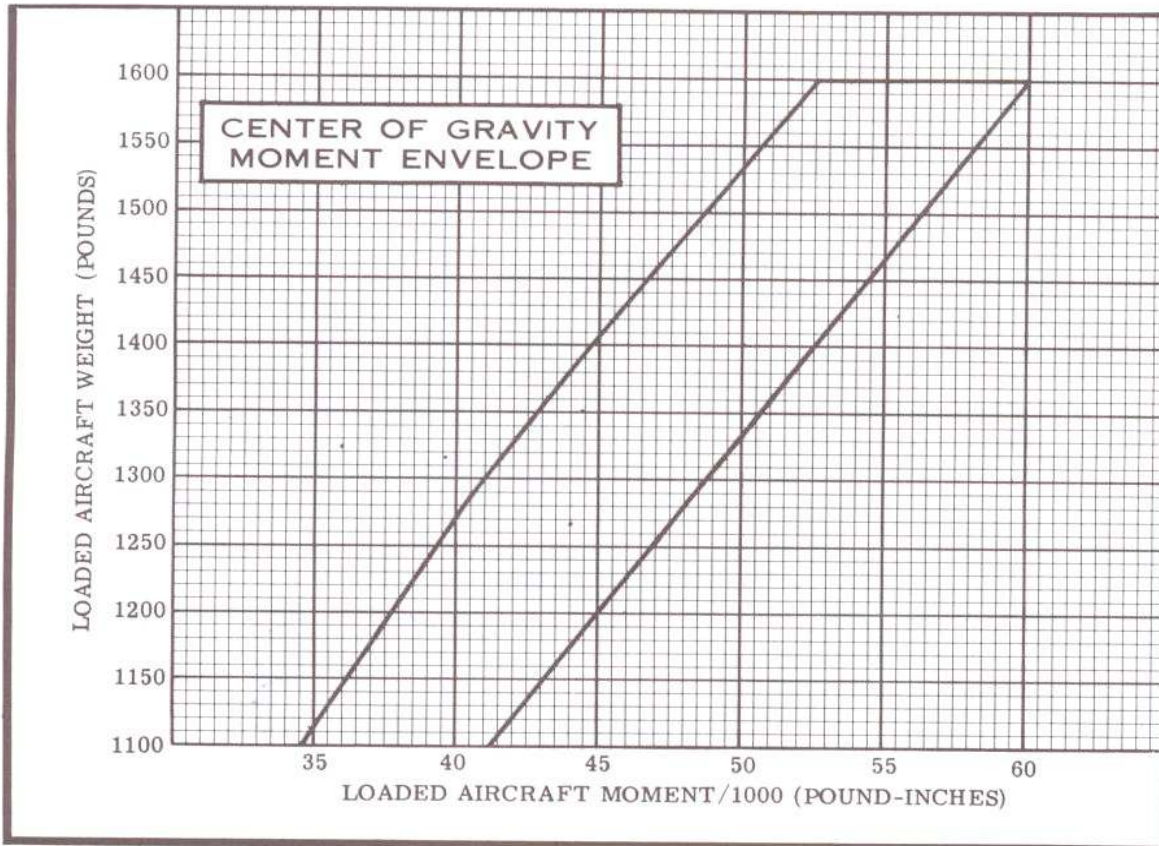

Cessna 150 N594PF W&B

	Weight	Arm	Moment
Current Empty Weight	1100.06	34.56	38020
Pilot and Front Passenger		39.0	
Baggage Area 1 (120 lbs.)		64.0	
Baggage Area 2 (40 lbs.)		84.0	
Usable Fuel - 22.5 gal. (6lbs/Gal)		42.22	
Oil	11	142.8	- 100
Total			

MAX GROSS WEIGHT = 1600 LBS

*****FOR PLANNING PURPOSES ONLY*****

TAA FLIGHT TRAINING, LLC

*****FOR PLANNING PURPOSES ONLY*****