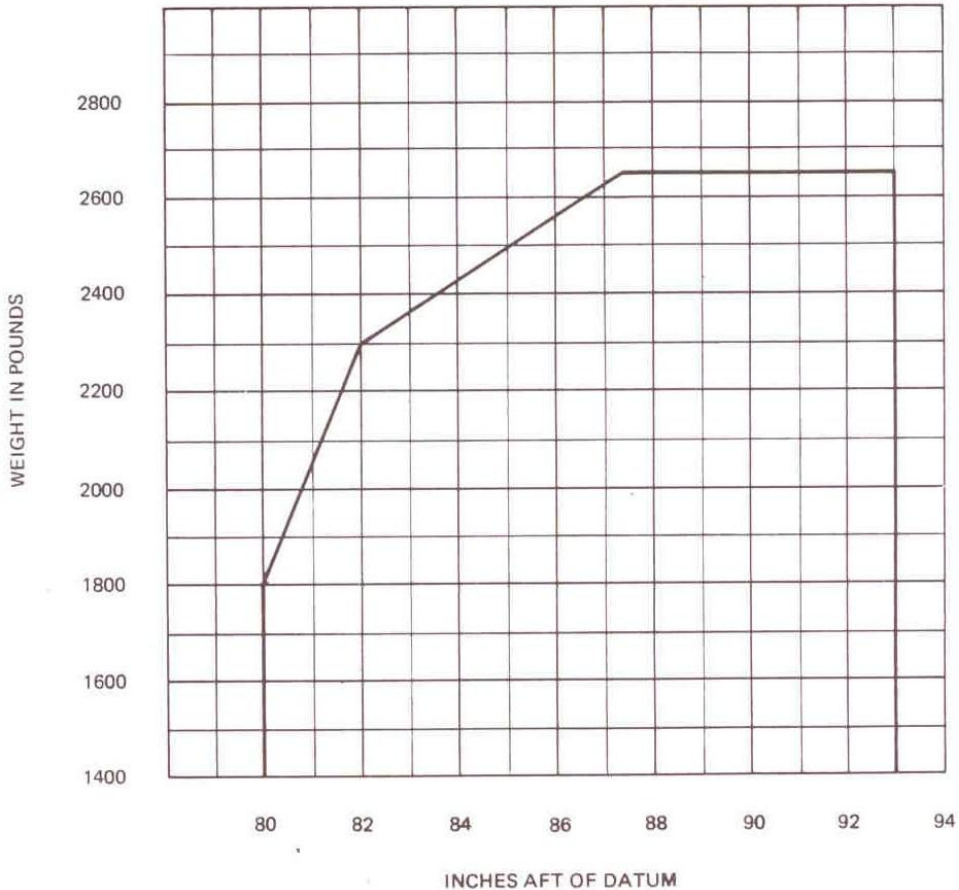

Piper Arrow N15765 W&B

	Weight	Arm	Moment
Current Empty Weight	1660	86.27	143209.2
Pilot and Front Passenger		80.50	
Rear Passengers		118.1	
Usable Fuel (6lbs/Gal)		95.0	
Baggage (Max 200lbs)		142.8	
Total			

MAX GROSS WEIGHT = 2650 LBS | USEFUL LOAD = 990 LBS

C. G. RANGE AND WEIGHT

*****FOR PLANNING PURPOSES ONLY*****